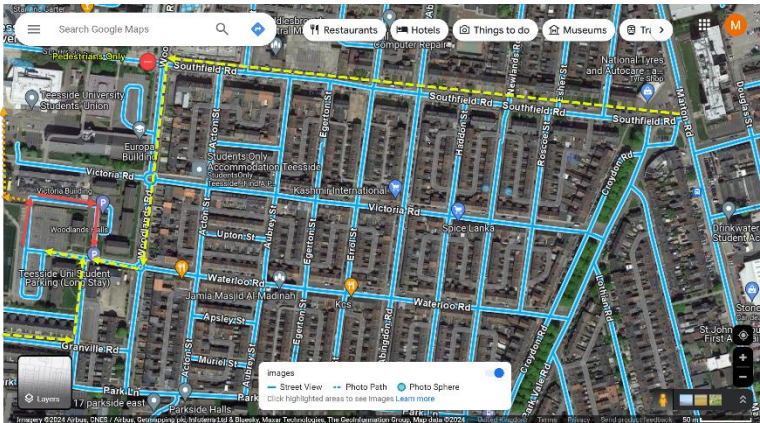

## Teesside University Parking

Woodland Car Park – Free after 5.00 PM

Route from Marton Road  
Along Southfield Road, Woodlands Road

This yellow line may need to move across as shown.  
To be actually on Woodlands road.  
Note the roads around this area are single lane due to parked vehicles on both sides of the road. Beware of oncoming traffic.

Route from Linthorpe Road

There is limited parking in the Centuria South Car Park due to ongoing construction work.

Yellow - Driver Route IN  
Red - Driver Route OUT

Orange or Green - Walking Route to Centuria Building

There is barrier at the Centuria South car park. Push call button and ask to be let in, "Attending a lecture in the Centuria Building"  
Woodlands Car Park £2 charge does not apply after 5.00 PM.

**TRY CENTURIA SOUTH CAR PARK FIRST**