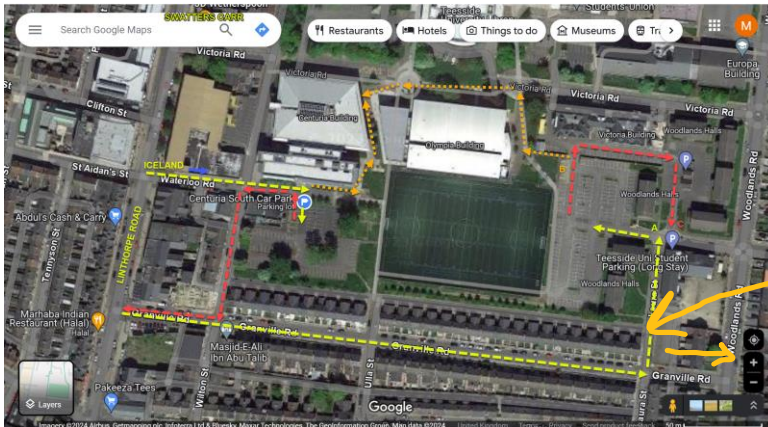

## Teesside University Parking

Woodland Car Park – Free after 5.00 PM

Route from Marton Road  
Along Southfield Road, Woodlands Road

This yellow line may need to move across as shown.  
To be actually on Woodlands road.  
Note the roads around this area are single lane due to parked vehicles on both sides of the road. Beware of oncoming traffic.

Route from Linthorpe Road

There is limited parking in the Centuria South Car Park due to ongoing construction work.

Yellow - Driver Route IN  
Red - Driver Route OUT

Orange or Green - Walking Route to Centuria Building