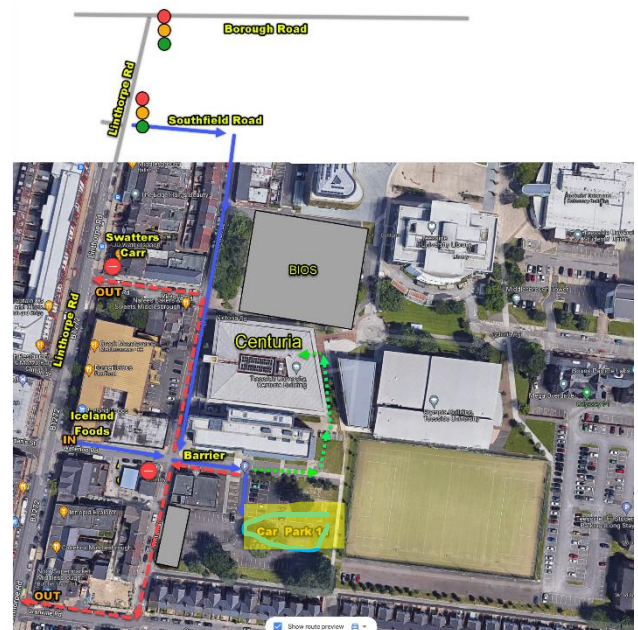

## Teesside University Parking

Woodland Car Park – Free after 5.00 PM

Route from Marton Road  
Along Southfield Road, Woodlands Road

This yellow line may need to move across as shown.  
To be actually on Woodlands road.  
Note the roads around this area are single lane due to parked vehicles on both sides of the road. Beware of oncoming traffic.

Route from Linthorpe Road

There is limited parking in the Centuria South Car Park due to ongoing construction work.

Yellow - Driver Route IN  
Red - Driver Route OUT

Orange or Green - Walking Route to Centuria Building

There is barrier at the Centuria South car park. Push call button and ask to be let in, "Attending a lecture in the Centuria Building"  
Woodlands Car Park £2 charge does not apply after 5.00 PM.

**TRY CENTURIA SOUTH CAR PARK FIRST**